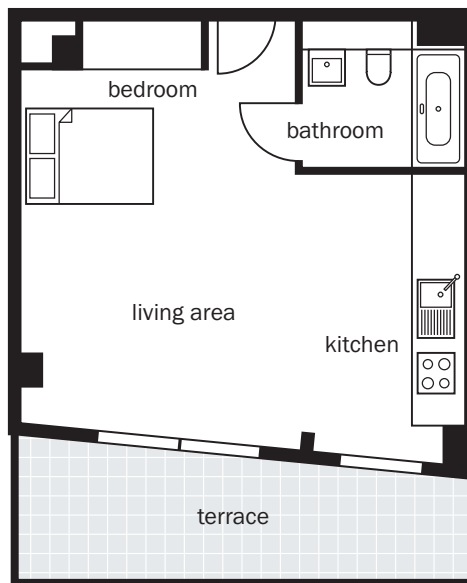

SUITES

Apartment Type R1

411 sq.ft. (38.2 sq.m.)*

Apartment number: 606

Floor 6

Living area	20'8" x 17'5"	6.33m x 5.33m
Roof terrace	125.9 sq.ft.	(11.7 sq.m.)

* Gross internal only, excluding roof terraces and balconies.

Plans not drawn to scale

west elevation