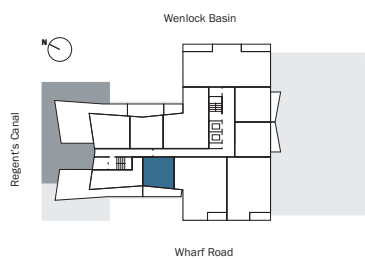

SUITES

Apartment Type R1

411 sq.ft. (38.2 sq.m.)*

Apartment number: 606

Floor 6

Living area	20'8" x 17'5"	6.33m x 5.33m
Roof terrace	125.9 sq.ft.	(11.7 sq.m.)

* Gross internal only, excluding roof terraces and balconies.

Plans not drawn to scale

west elevation